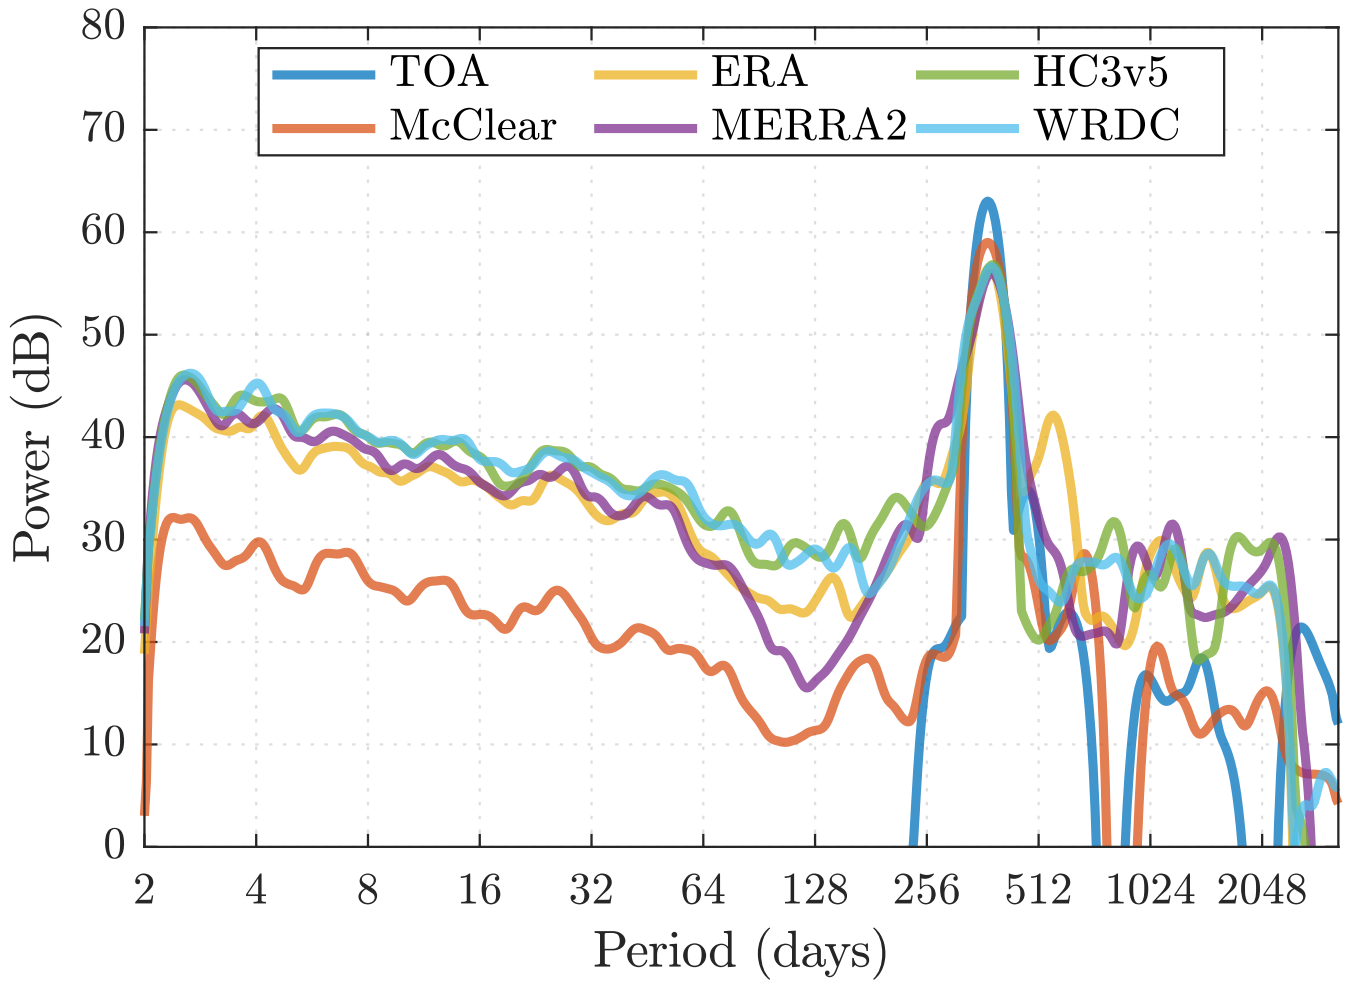

**Figure S28.** 2Dhist VIE WRDC-ERA time-series

Figure S29. 2Dhist VIE WRDC-HC3v5 IMF1

Figure S30. 2Dhist VIE WRDC-HC3v5 IMF2

Figure S31. 2Dhist VIE WRDC-HC3v5 IMF3

Figure S32. 2Dhist VIE WRDC-HC3v5 IMF4

Figure S33. 2Dhist VIE WRDC-HC3v5 IMF5

Figure S34. 2Dhist VIE WRDC-HC3v5 IMF7

Figure S35. 2Dhist VIE WRDC-HC3v5 time-series

Figure S36. 2Dhist VIE WRDC-MERRA2 IMF1

Figure S37. 2Dhist VIE WRDC-MERRA2 IMF2

Figure S38. 2Dhist VIE WRDC-MERRA2 IMF3

**Figure S39.** 2Dhist VIE WRDC-MERRA2 IMF4

Figure S40. 2Dhist VIE WRDC-MERRA2 IMF5

Figure S41. 2Dhist VIE WRDC-MERRA2 IMF7

Figure S42. 2Dhist VIE WRDC-MERRA2 time-series

Figure S43. HMS KIV WRDC TOA McClear MERRA2 HC3v5 ERA