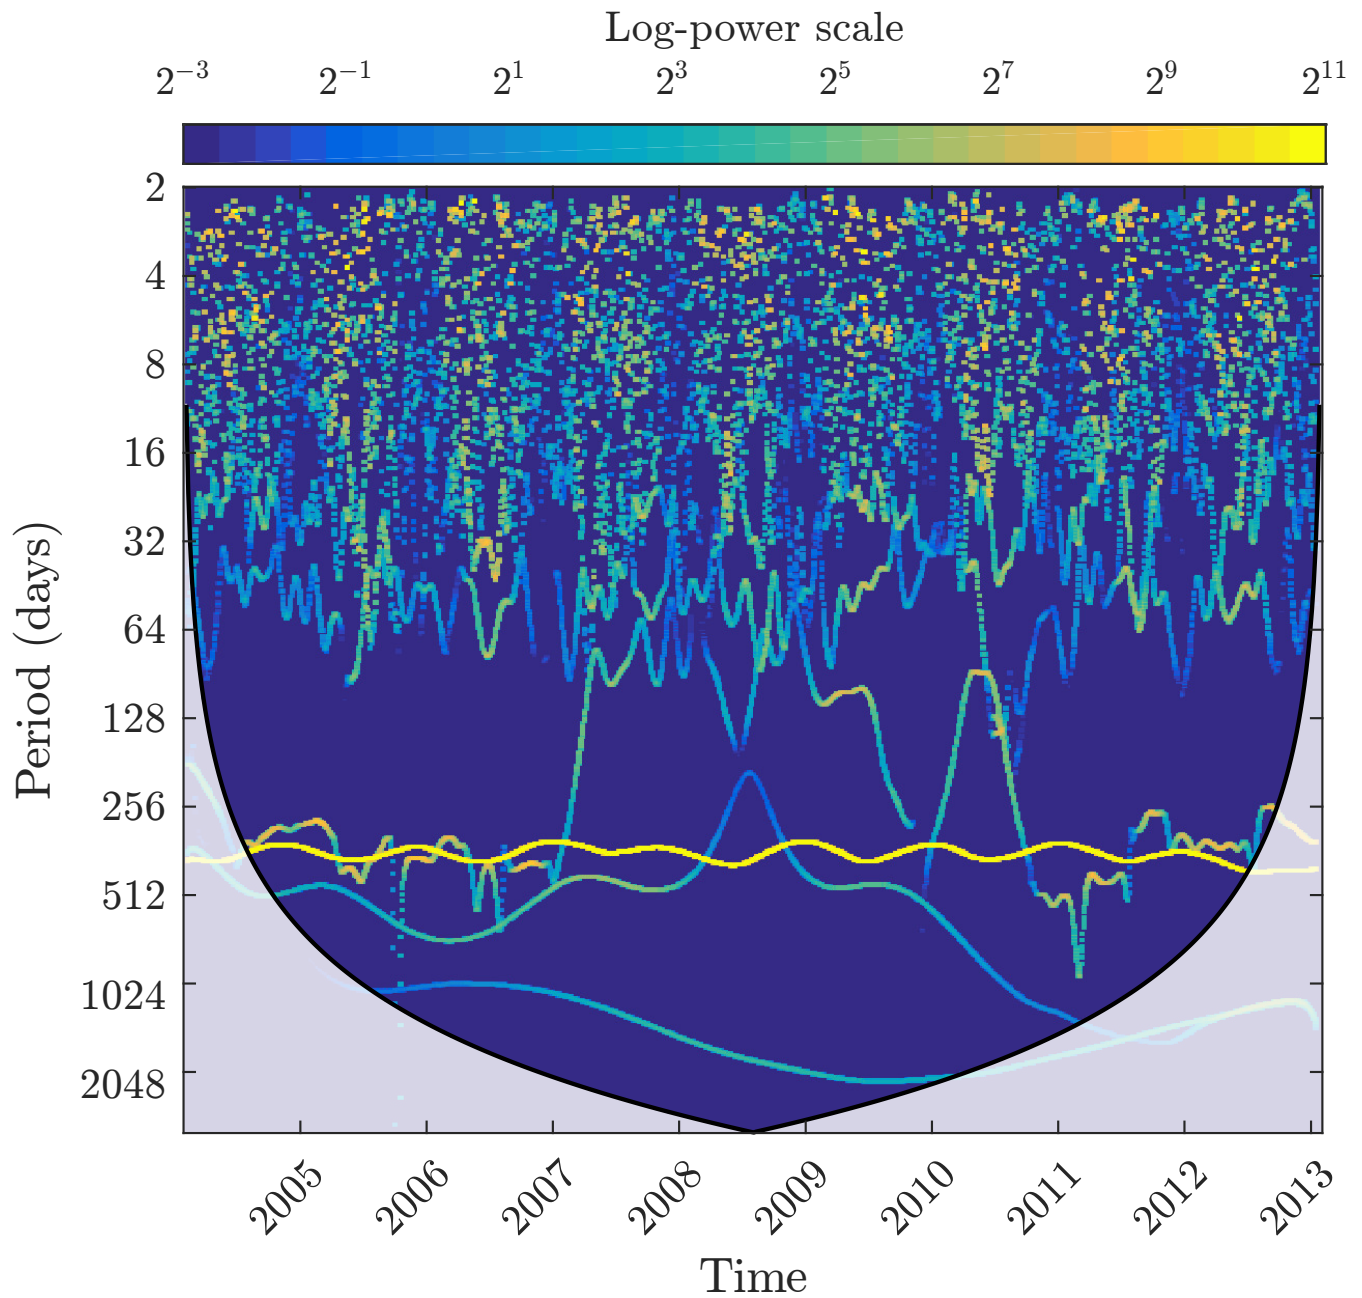

Figure S51. HSA VIE ERA