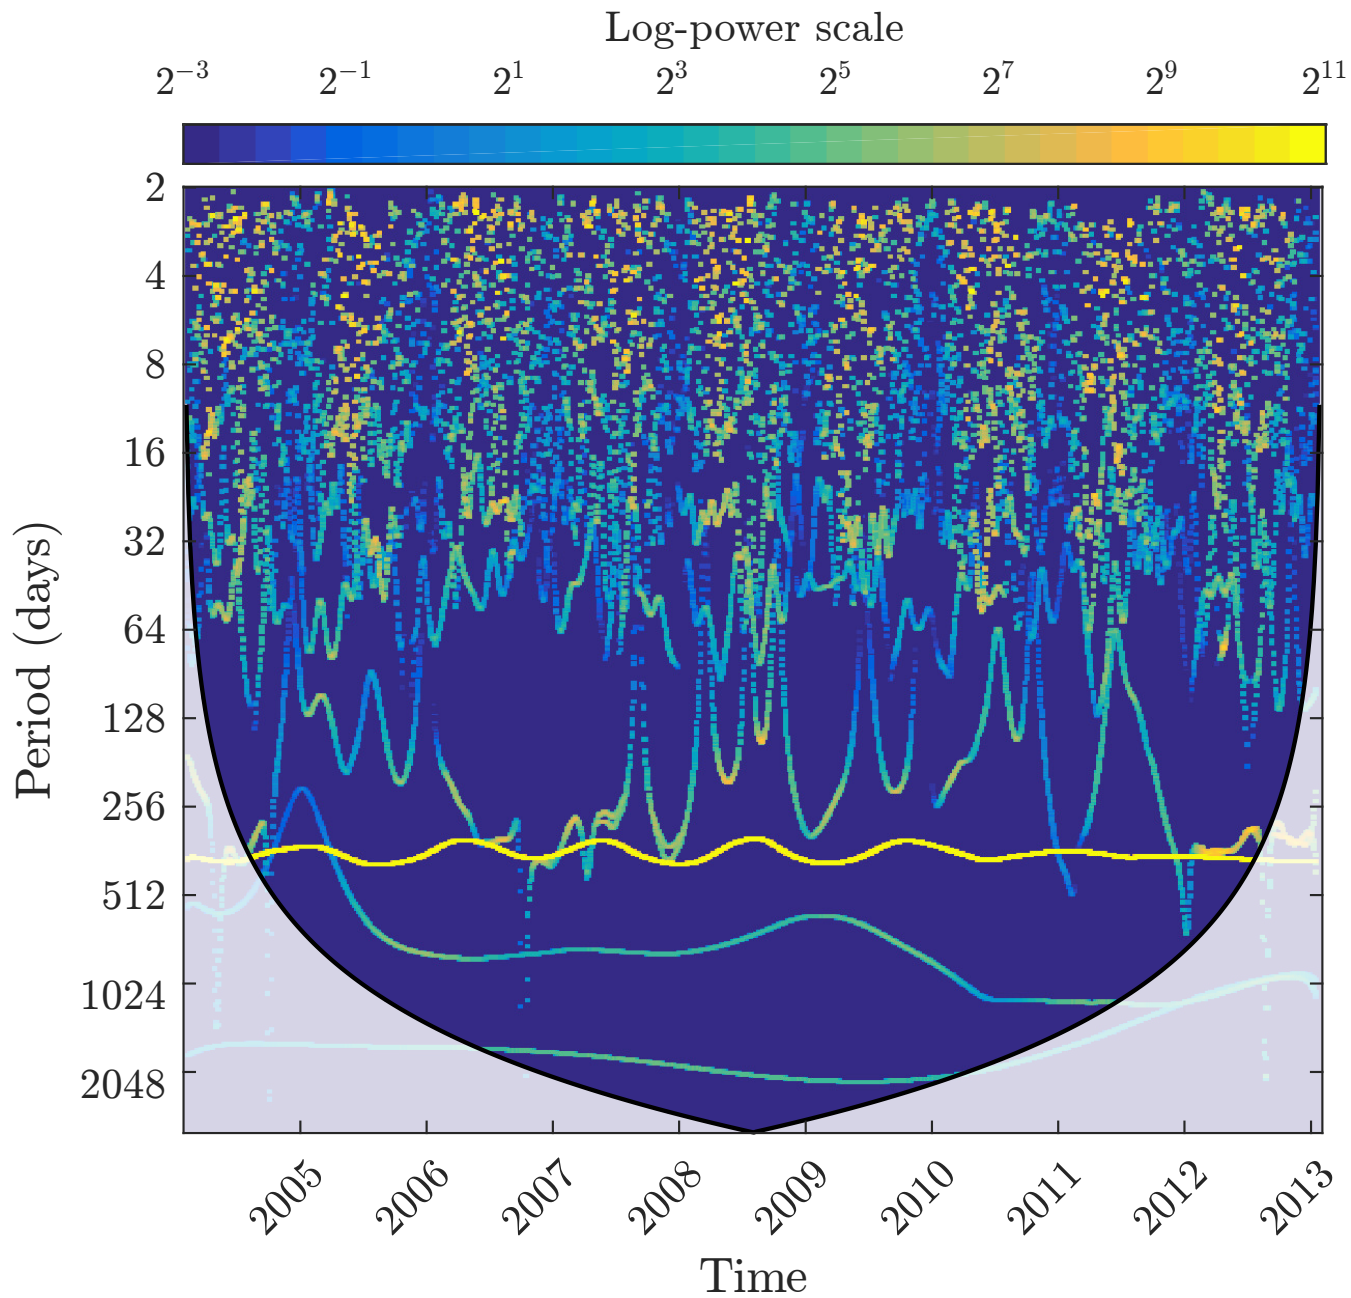

Figure S46. HSA KIV HC3v5