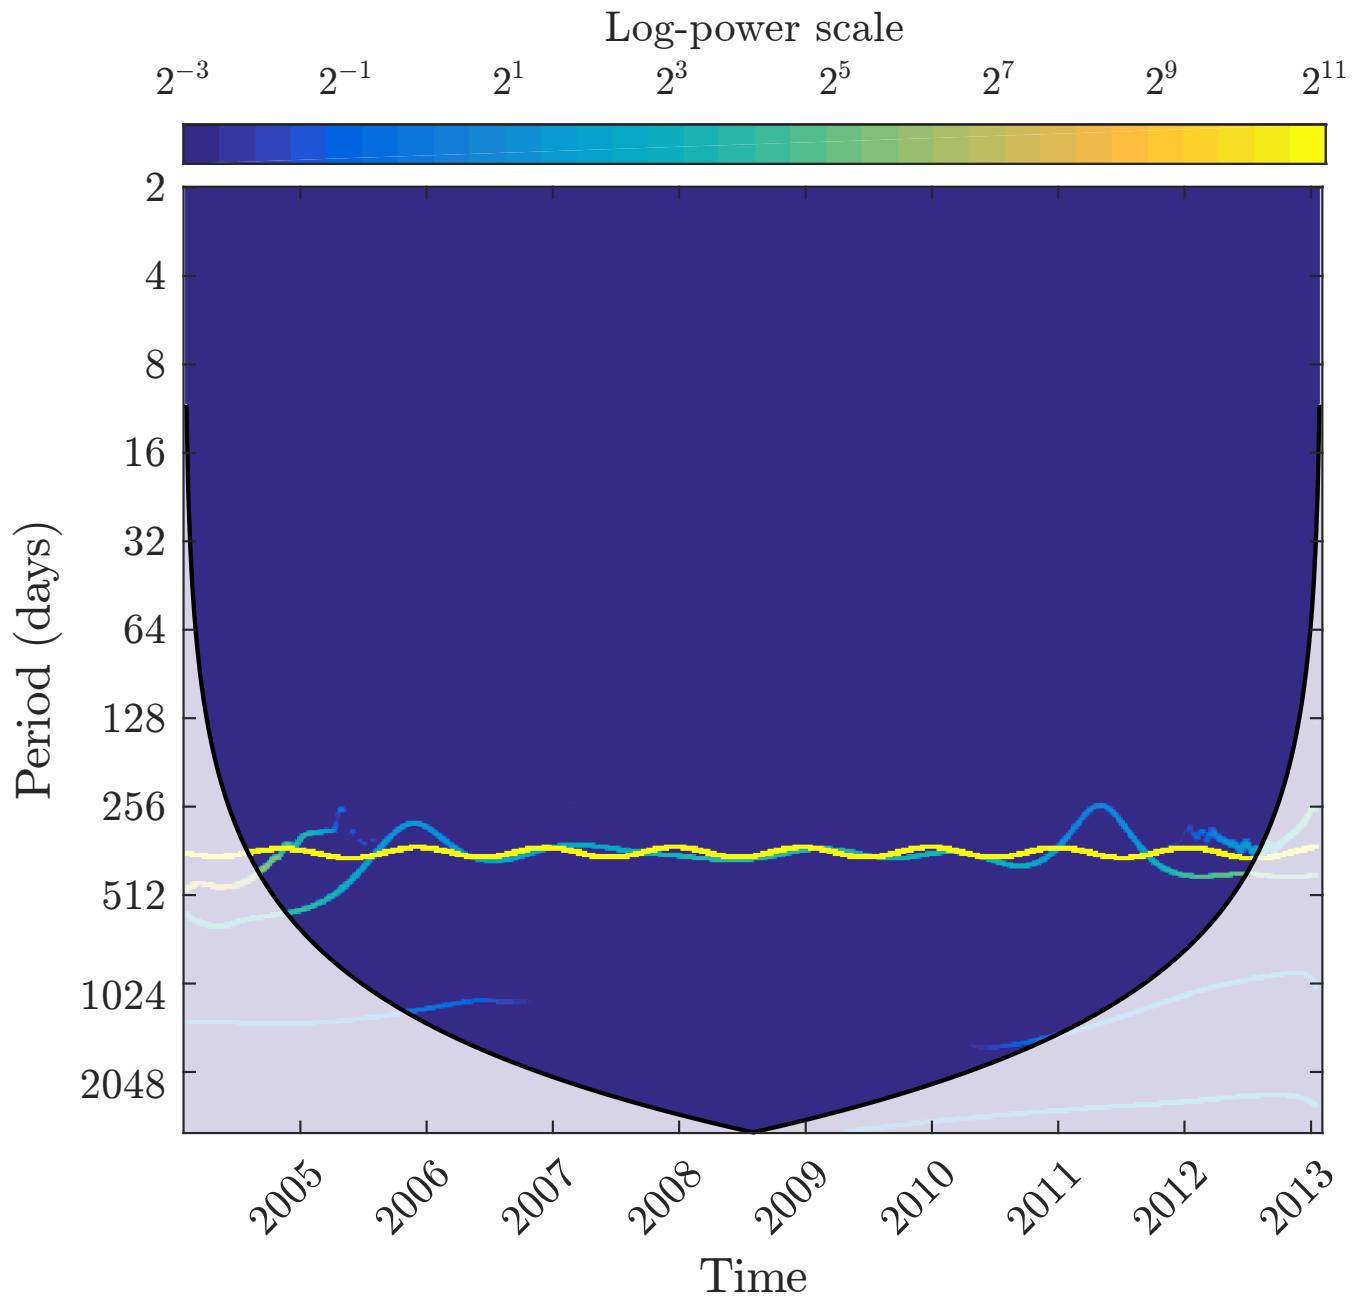

Figure S49. HSA KIV TOA