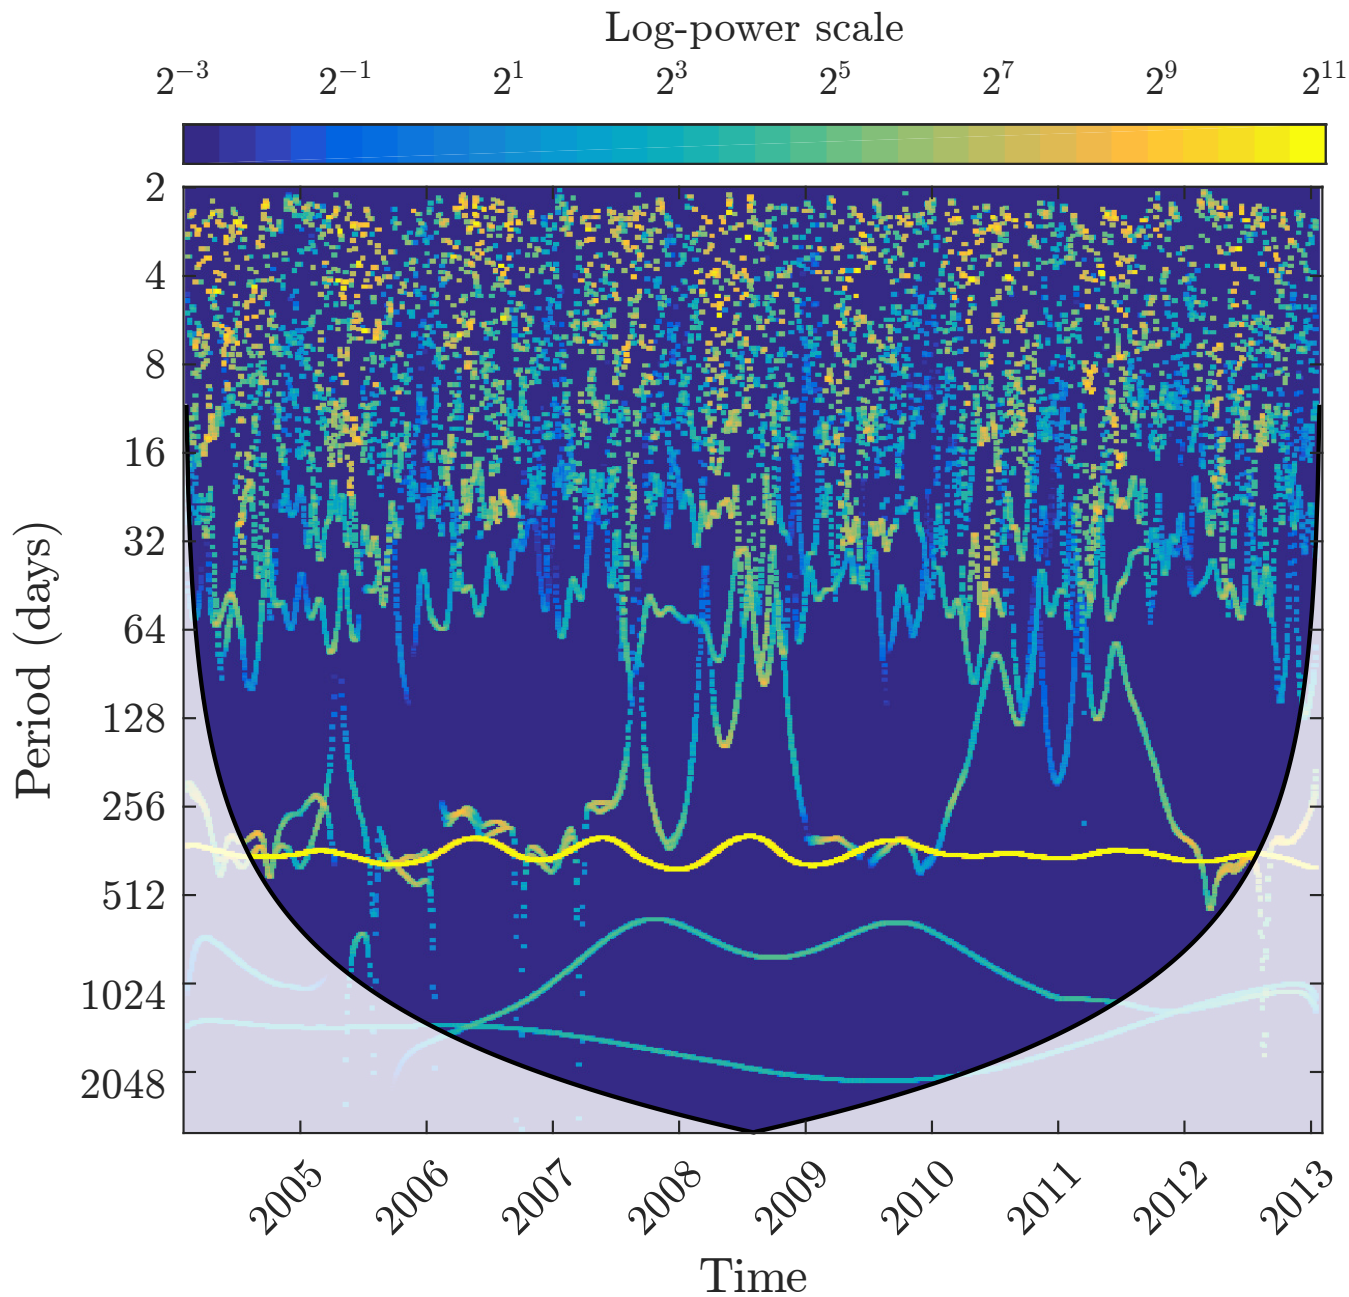

Figure S50. HSA KIV WRDC