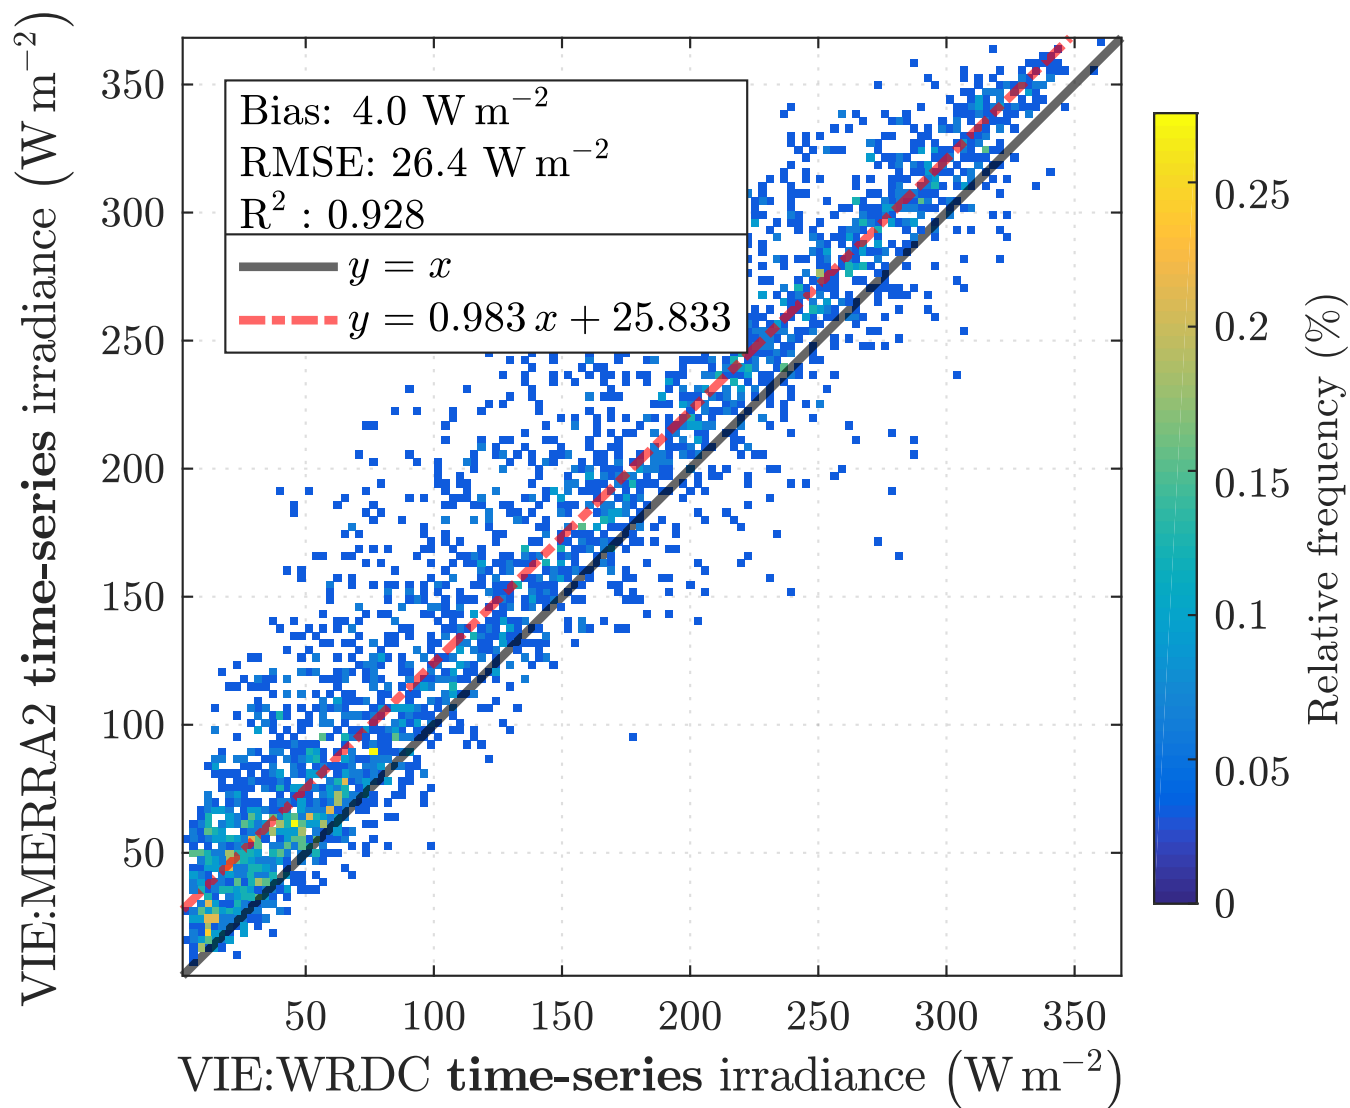

Figure S34. 2Dhist VIE WRDC-HC3v5 IMF7

Figure S35. 2Dhist VIE WRDC-HC3v5 time-series

Figure S36. 2Dhist VIE WRDC-MERRA2 IMF1

Figure S37. 2Dhist VIE WRDC-MERRA2 IMF2

Figure S38. 2Dhist VIE WRDC-MERRA2 IMF3

**Figure S39.** 2Dhist VIE WRDC-MERRA2 IMF4

Figure S40. 2Dhist VIE WRDC-MERRA2 IMF5

Figure S41. 2Dhist VIE WRDC-MERRA2 IMF7

Figure S42. 2Dhist VIE WRDC-MERRA2 time-series

Figure S43. HMS KIV WRDC TOA McClear MERRA2 HC3v5 ERA