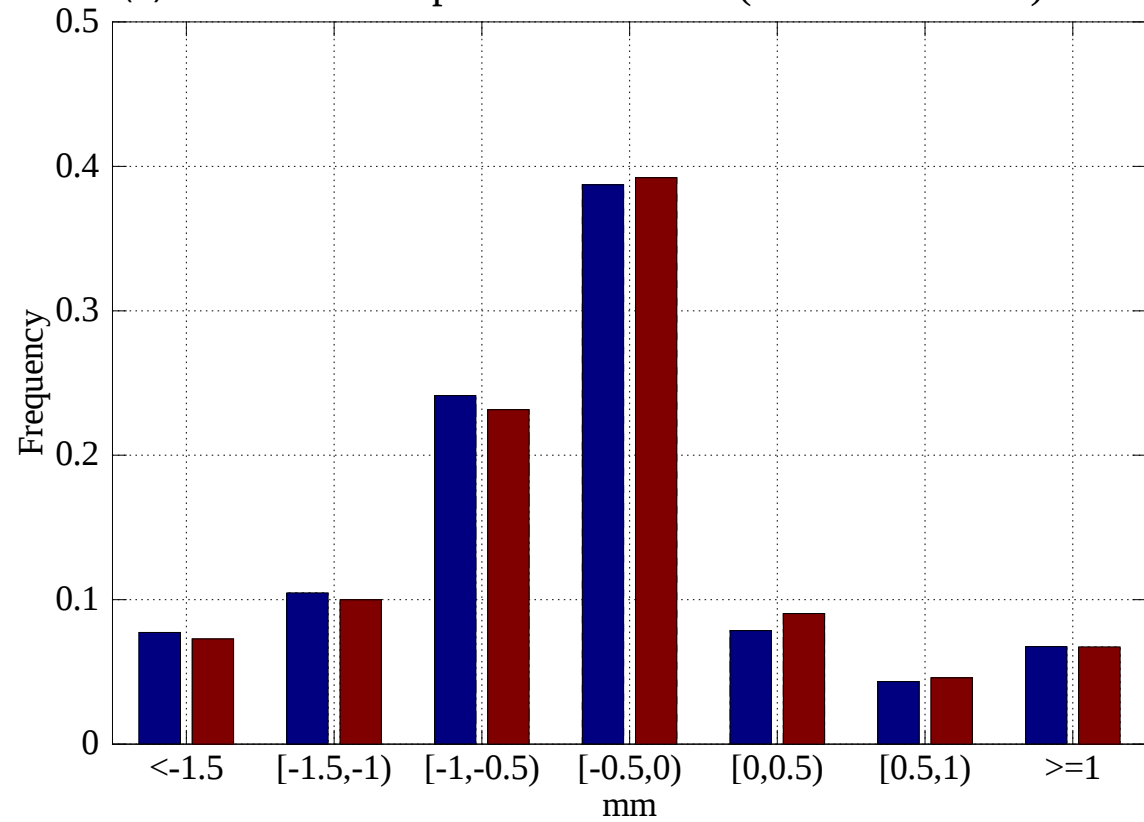

(a) No observed precipitation (count = 3 063 687)

(b) 0 mm < prec. <= 0.2 mm (count = 285 328)

(c) 0.2 mm < prec. <= 2.5 mm (count = 354 621)

(d) prec. > 2.5 mm (count = 31 938)