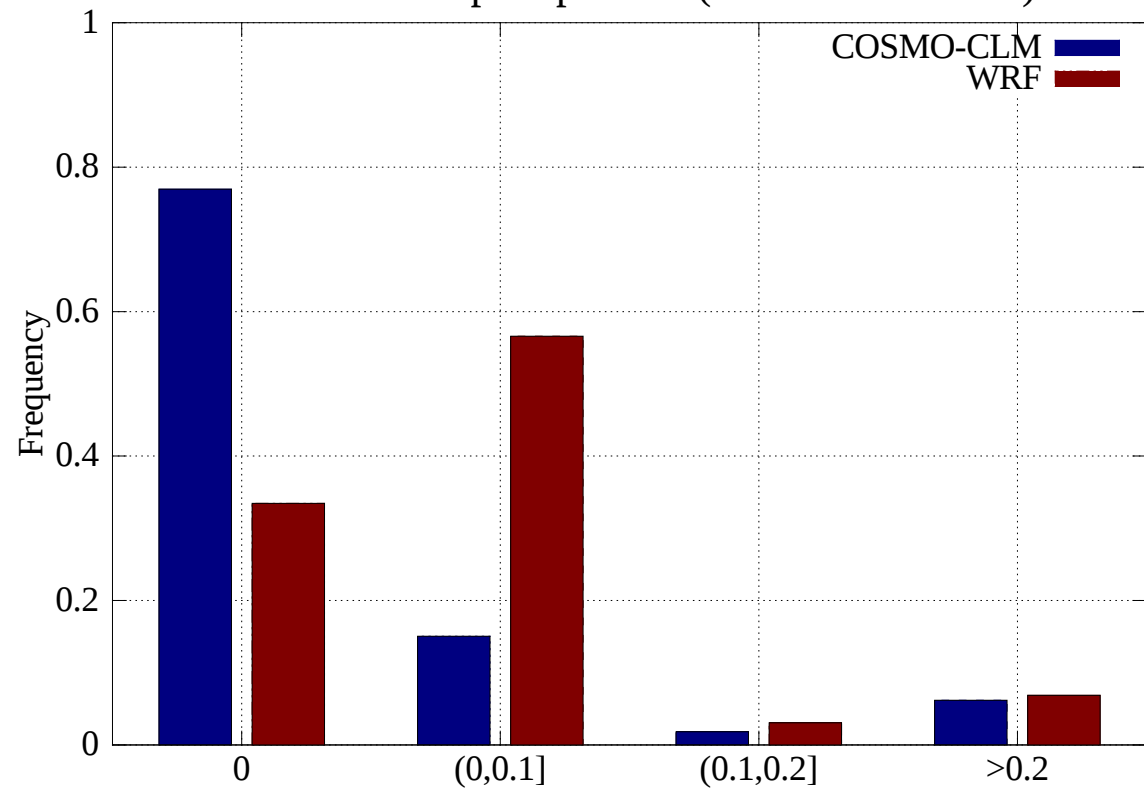

(a) No observed precipitation (count = 3 063 687)

(b) 0 mm < prec. <= 0.2 mm (count = 285 328)

(c) 0.2 mm < prec. <= 2.5 mm (count = 354 621)

(d) prec. > 2.5 mm (count = 31 938)