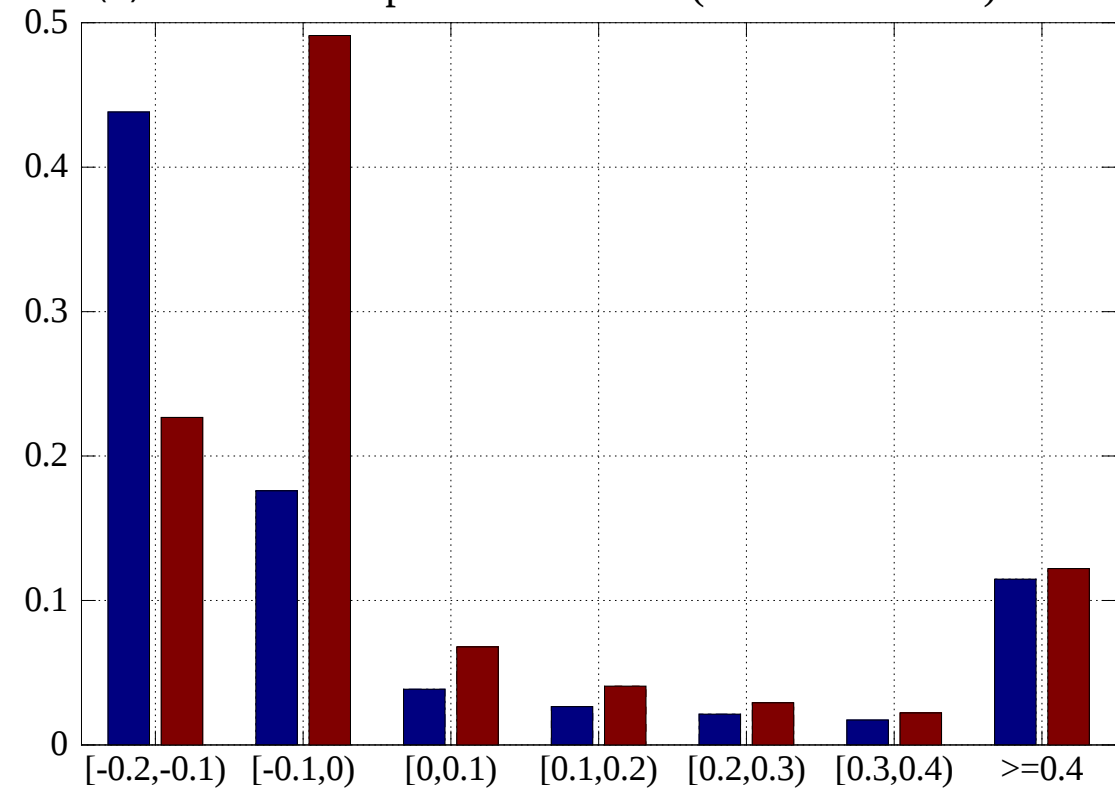

(a) No observed precipitation (count = 3 063 687)

(b) 0 mm < prec. <= 0.2 mm (count = 285 328)

(c) 0.2 mm < prec. <= 2.5 mm (count = 354 621)

(d) prec. > 2.5 mm (count = 31 938)