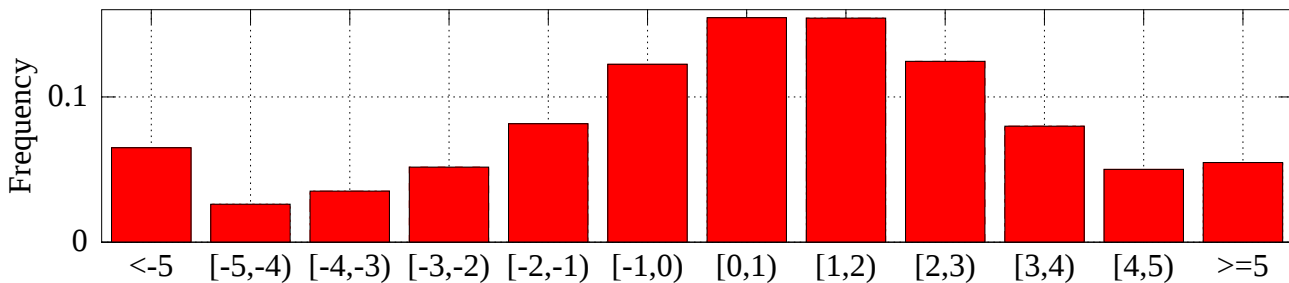

(a) Castor Bay CAPE 3 km bias (J kg^{-1} , count = 9348)

(b) Castor Bay Showalter index bias (count = 9325)

(c) Castor Bay lifted index bias (count = 9348)