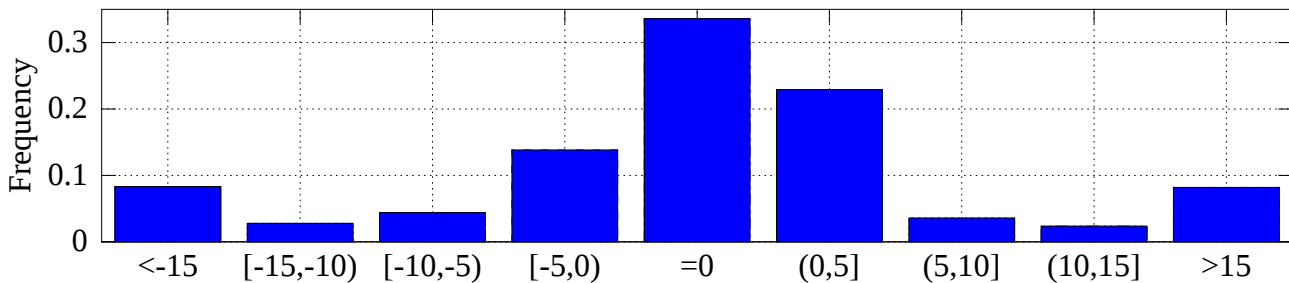

(a) Castor Bay CAPE 3 km bias (J kg^{-1} , count = 9348)

(b) Castor Bay Showalter index bias (count = 9325)

(c) Castor Bay lifted index bias (count = 9348)