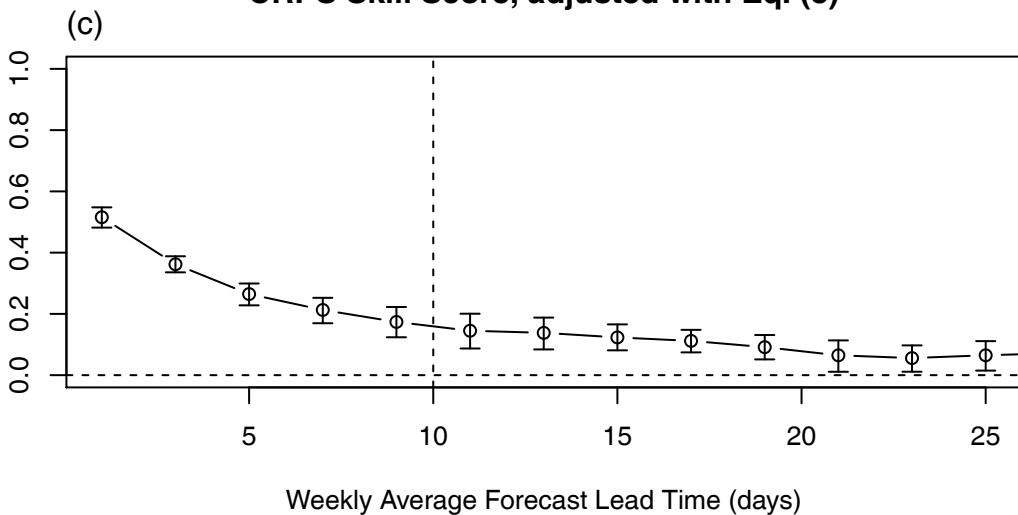

Winter (DJF): MSE Skill Score**CRPS Skill Score****CRPS Skill Score, adjusted with Eq. (8)****Area under ROC, mean winds > the 50th percentile**