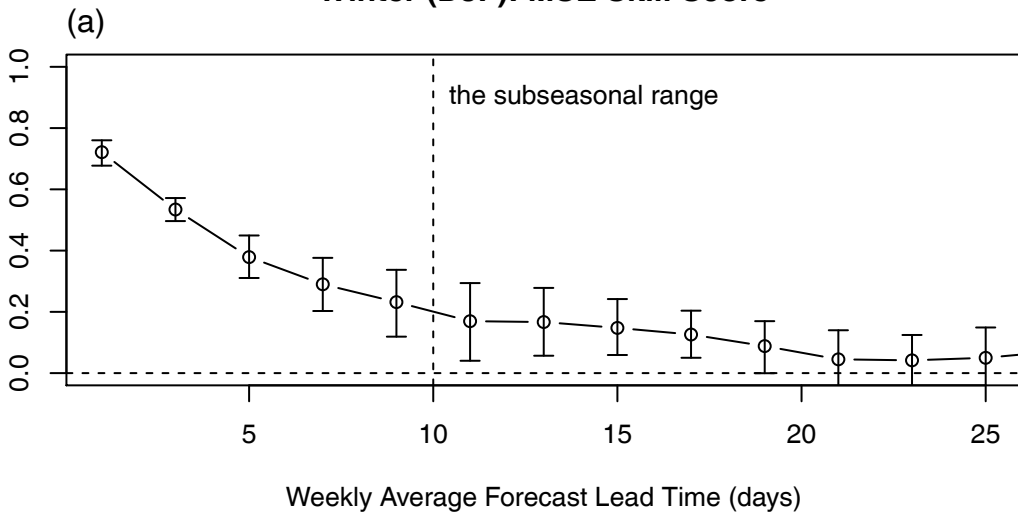

Winter (DJF): MSE Skill Score**CRPS Skill Score****CRPS Skill Score, adjusted with Eq. (8)****Area under ROC, mean winds > the 50th percentile**