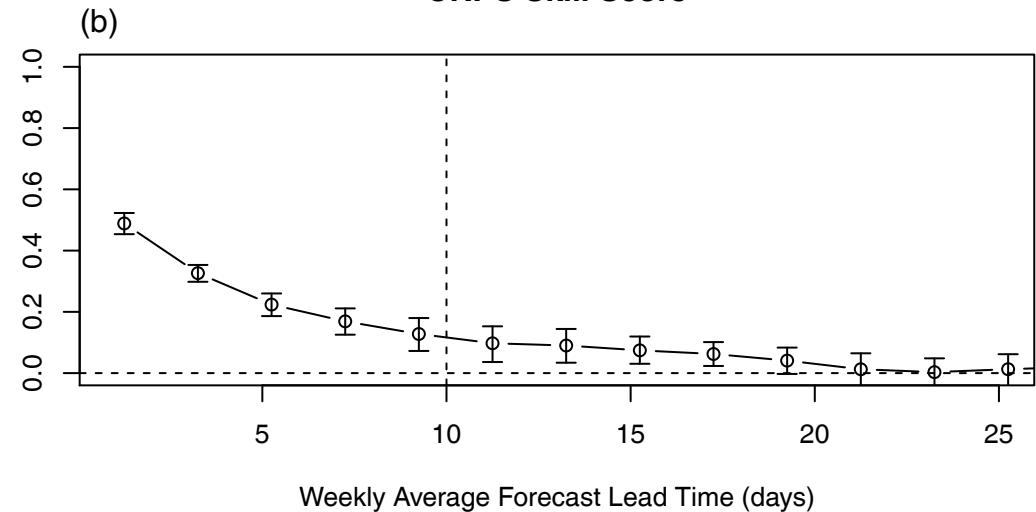

Winter (DJF): MSE Skill Score**CRPS Skill Score****CRPS Skill Score, adjusted with Eq. (8)****Area under ROC, mean winds > the 50th percentile**